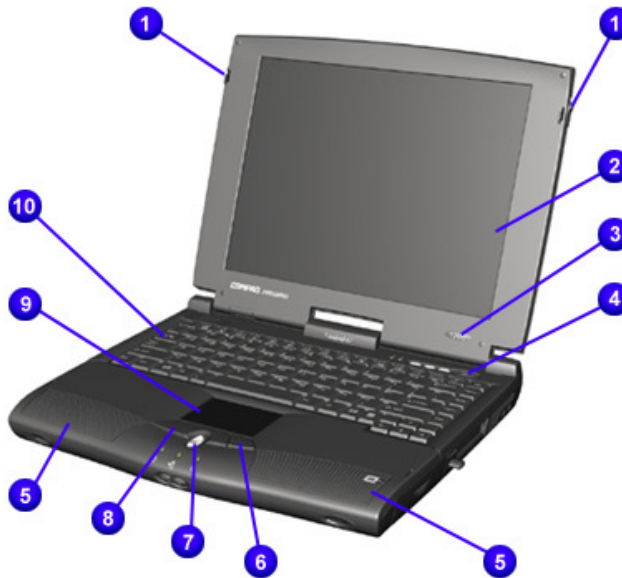

maintenance & service guide

Presario 1200 Series

Model XL2, XL201, XL202, XL203, XL204, XL205, XL212, XL220, XL222, XL223, XL3, XL301, XL302, XL303, XL304, XL305, XL307, XL310, XL311, XL312, XL314, XL320, XL323, XL325, XL326, XL327, XL330

Front of Unit

Description	
①	Display Release Latch
②	Display
③	Power (On/Off) Button
④	Lid Switch
⑤	Speakers
⑥	Right TouchPad Button
⑦	Scroll Button
⑧	Left TouchPad Button
⑨	TouchPad
⑩	Keyboard