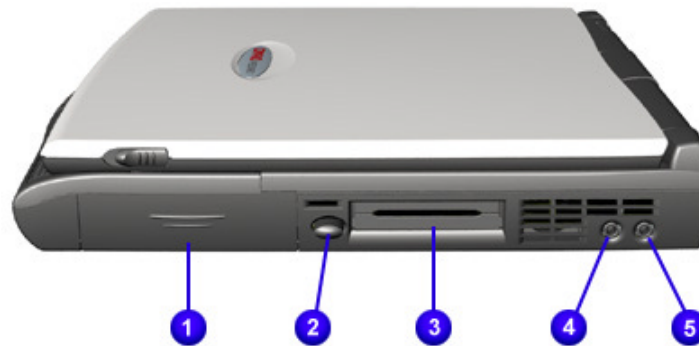

maintenance & service guide

Presario 1200 Series

Model XL2, XL201, XL202, XL203, XL204, XL205, XL212, XL220, XL222, XL223, XL3, XL301, XL302, XL303, XL304, XL305, XL307, XL310, XL311, XL312, XL314, XL320, XL323, XL325, XL326, XL327, XL330

Right-Side Components

Description	
❶	Battery Compartment
❷	PC Card Eject Button
❸	PC Card Slot
❹	Microphone Jack
❺	Headphone Jack