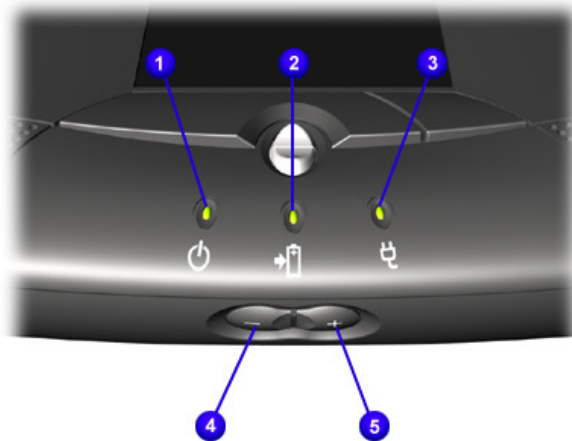

maintenance & service guide

Presario 1200 Series

Model XL2, XL201, XL202, XL203, XL204, XL205, XL212, XL220, XL222, XL223, XL3, XL301, XL302, XL303, XL304, XL305, XL307, XL310, XL311, XL312, XL314, XL320, XL323, XL325, XL326, XL327, XL330

Front Bezel Components

Description	
❶ Power (On/Off) Light	❷ Volume Down Button
❸ Battery Charge Light	❹ Volume Up Button
❹ AC Power Light