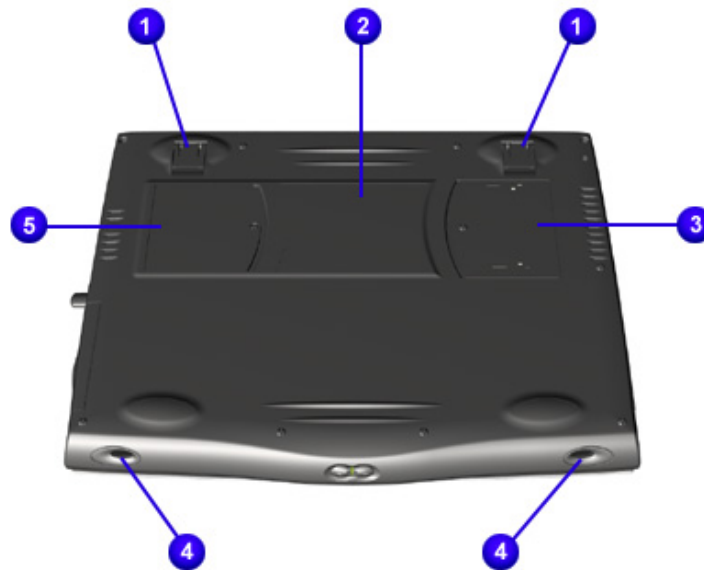

maintenance & service guide

Presario 1200 Series

Model XL2, XL201, XL202, XL203, XL204, XL205, XL212, XL220, XL222, XL223, XL3, XL301, XL302, XL303, XL304, XL305, XL307, XL310, XL311, XL312, XL314, XL320, XL323, XL325, XL326, XL327, XL330

Underneath the Unit

Description			
❶	Stand Feet	❷	Serial and Model Number
❸	Memory Compartment	❹	Speaker Ports
		❺	Modem Compartment