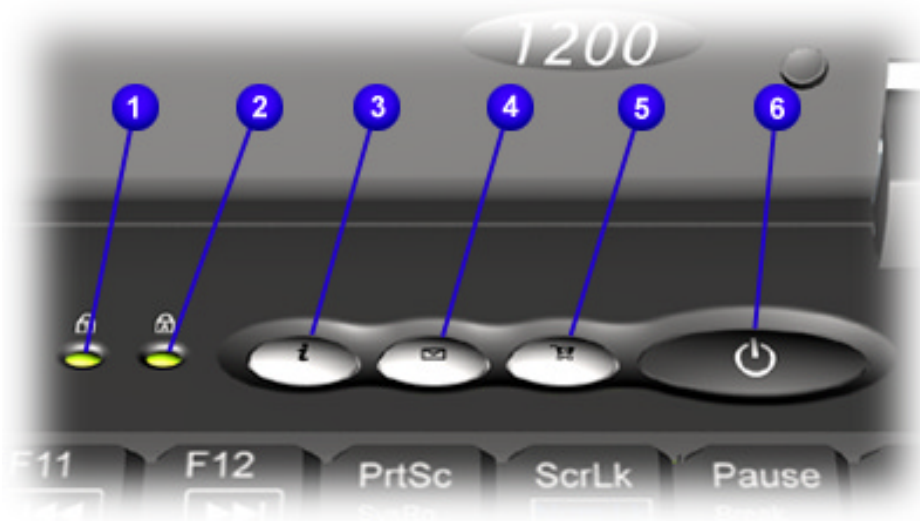

maintenance & service guide

Presario 1200 Series

Model XL2, XL201, XL202, XL203, XL204, XL205, XL212, XL220, XL222, XL223, XL3, XL301, XL302, XL303, XL304, XL305, XL307, XL310, XL311, XL312, XL314, XL320, XL323, XL325, XL326, XL327, XL330

Internet Zone Buttons and Lights

Description	
① Num Lock Light	④ Instant E-mail Access Button
② Caps Lock Light	⑤ Retail Central Button
③ Instant Internet Access Button	⑥ Power Button