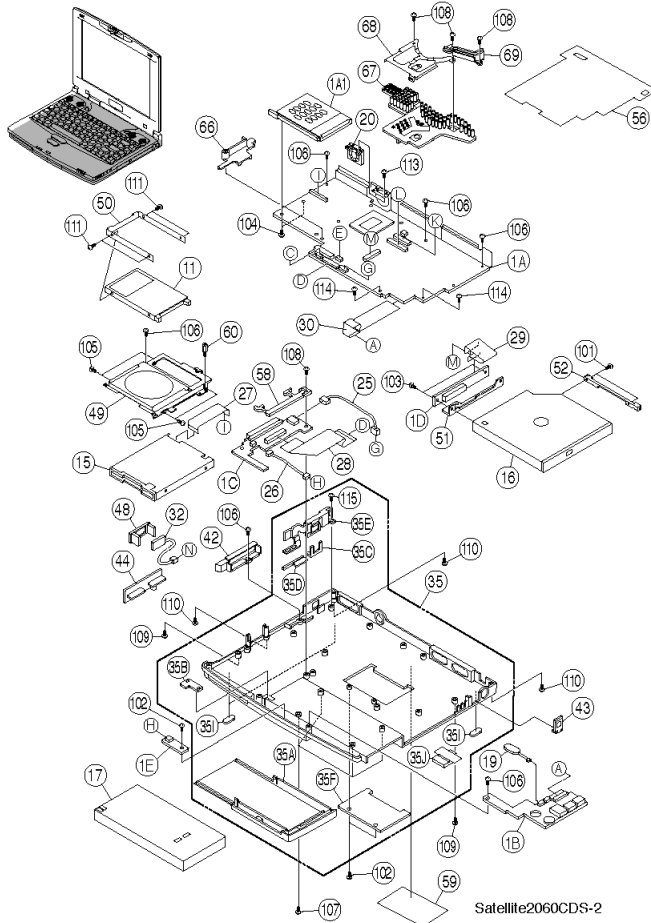

TOSHIBA

Satellite

2060CDS - PAS206U A - S2CW8 - S2CW8B

Parts Information

Satellite2060CDS-2

N°	Toshiba PN	Description
1A	P000276310	PCB FHASY2
1A-1	P000284760	PCB FHASY3
1A-2	P000286600	PCB FHASY3
1AA (1A1)	P000266660	CARBUS SLOT

106	P000209920	SCREW M2.5X4Z
107	P000261210	GRIP SCREW M2.5X4BN
108	P000233430	SCREW M2.5X6Z
109	P000261220	GRIP SCREW M2.5X6BN
110	P000267150	GRIP SCREW M2.5X20BN
111	P000254870	GRIP SCREW M3X4Z
113	P000267160	TG SCREW M2.5X3C
114	P000261900	TG SCREW M2.5X4Z
115	P000256890	TY SCREW M2.5X6BZ
116	P000207950	GRIP SCREW M2X4Z
117	P000259980	GRIP SCREW M2X5Z
OPTIONS		
OP1	KTT8000/32	32MB SDRAM MEMORY
OP1-A	KTT8000/64	64MB SDRAM MEMORY
OP1-B	KTT8000/128	128MB SDRAM MEMORY
OP2	PA2440U	UNIVERSAL AC ADAPTER
OP2-1	PA2450U	UNIVERSAL AC ADAPTER
OP3	PA2487URG	MAIN BATTERY (4,000mAh)
OP4	PA2488U	BATTERY CHARGER