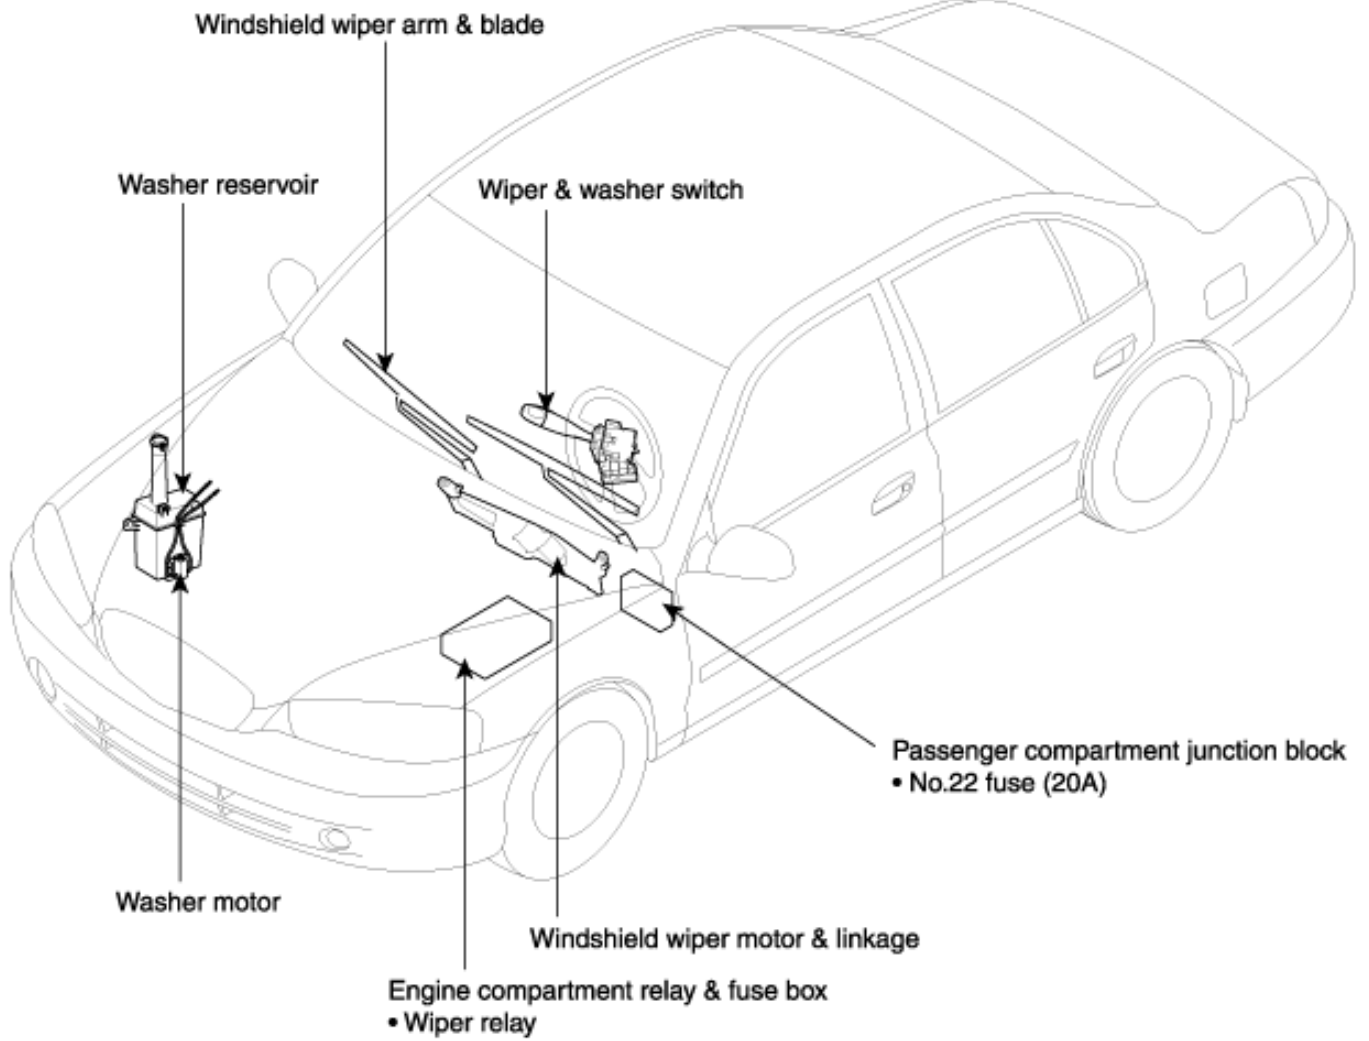

## COMPONENTS

[ Windshield washer motor : 4 doors ]

[ Windshield & Rear washer motor : 5 doors ]