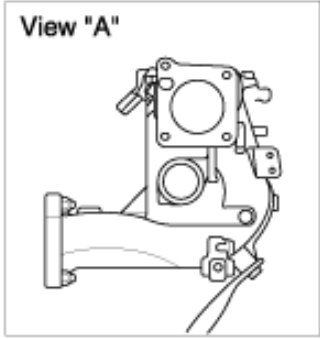

COMPONENTS

[1.8/2.0 I4]

TORQUE : Nm (kg-cm, lb-ft)